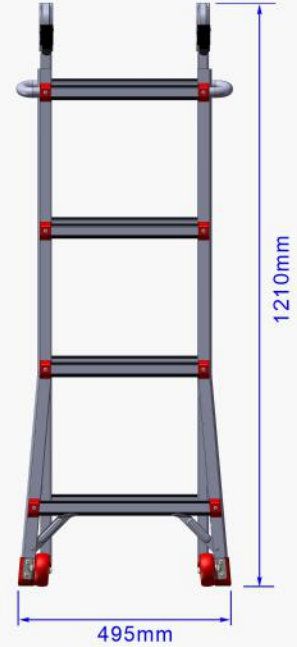

Product Ref : LYJL00404X

Weight : 11.2kg

Extended by... ..1 rung

Unextended

...2 rung

...3 rung

LOYAL

SAFE WORKING

Aluminium Scaffold Towers Ltd.

01353 778811

sales@aluminium-scaffoldtowers.co.uk

www.aluminium-scaffoldtowers.co.uk

Red Giant

Telescopic Multi Purpose Ladder

Product Ref : LYJL00404X

Weight : 11.2kg