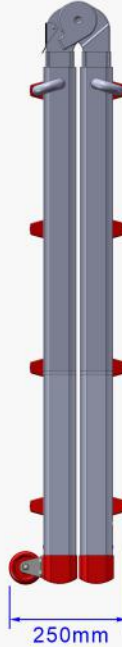

Product Ref : LYJL00404X

Weight : 11.2kg

Extended by... ..1 rung

Unextended

...2 rung

...3 rung

LOYAL

SAFE WORKING

Aluminium Scaffold Towers Ltd.

01353 778811

sales@aluminium-scaffoldtowers.co.uk

www.aluminium-scaffoldtowers.co.uk

Red Giant

Telescopic Multi Purpose Ladder

Product Ref : LYJL00404X

Weight : 11.2kg