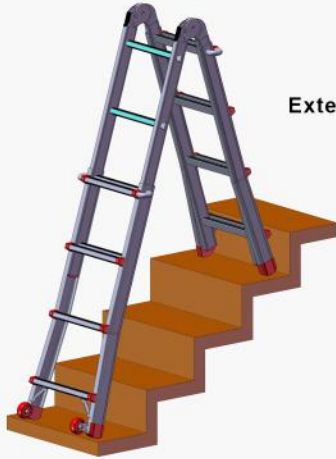

Aluminium Scaffold Towers Ltd.

01353 778811

sales@aluminium-scaffoldtowers.co.uk

www.aluminium-scaffoldtowers.co.uk

Red Giant

Telescopic Multi Purpose Ladder

Product Ref : LYJL00404X

Weight : 11.2kg

Extended by... ...1 rung

...2 rung

...3 rung

Unextended

Extended by... ...1 rung

...2 rung

...3 rung

...4 rung