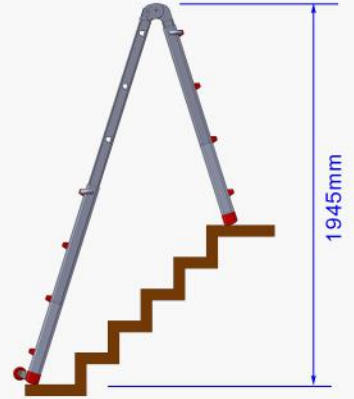

Aluminium Scaffold Towers Ltd.

01353 778811

sales@aluminium-scaffoldtowers.co.uk

www.aluminium-scaffoldtowers.co.uk

Red Giant

Telescopic Multi Purpose Ladder

Product Ref : LYJL00404X

Weight : 11.2kg

Extended by... ...1 rung

...2 rung

...3 rung

Unextended

Extended by... ...1 rung

...2 rung

...3 rung

...4 rung