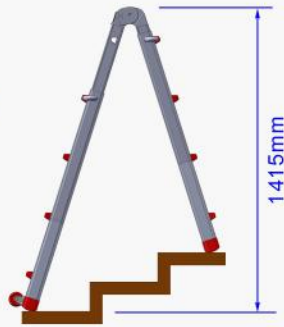

Aluminium Scaffold Towers Ltd.

01353 778811

sales@aluminium-scaffoldtowers.co.uk

www.aluminium-scaffoldtowers.co.uk

Red Giant

Telescopic Multi Purpose Ladder

Product Ref : LYJL00404X

Weight : 11.2kg

Extended by... ...1 rung

...2 rung

...3 rung

Unextended

Extended by... ...1 rung

...2 rung

...3 rung

...4 rung