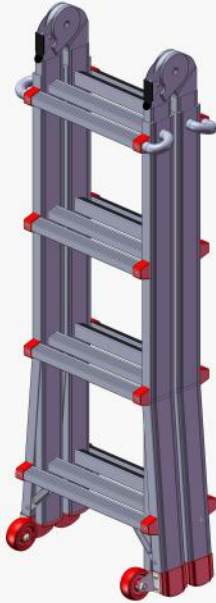

LOYAL

SAFE WORKING

Aluminium Scaffold Towers Ltd.

01353 778811

sales@aluminium-scaffoldtowers.co.uk

www.aluminium-scaffoldtowers.co.uk

Red Giant

Telescopic Multi Purpose Ladder

Product Ref : LYJL00404X

Weight : 11.2kg

Extended by... ..1 rung

Unextended

...2 rung

...3 rung

LOYAL

SAFE WORKING

Aluminium Scaffold Towers Ltd.

01353 778811

sales@aluminium-scaffoldtowers.co.uk

www.aluminium-scaffoldtowers.co.uk

Red Giant

Telescopic Multi Purpose Ladder

Product Ref : LYJL00404X

Weight : 11.2kg