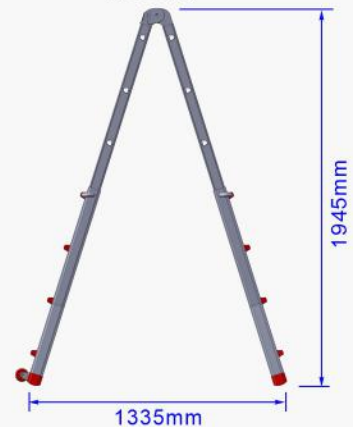

Product Ref : LYJL00404X

Weight : 11.2kg

Extended by... ..1 rung

Unextended

...2 rung

...3 rung

LOYAL

SAFE WORKING

Aluminium Scaffold Towers Ltd.

01353 778811

sales@aluminium-scaffoldtowers.co.uk

www.aluminium-scaffoldtowers.co.uk

Red Giant

Telescopic Multi Purpose Ladder

Product Ref : LYJL00404X

Weight : 11.2kg