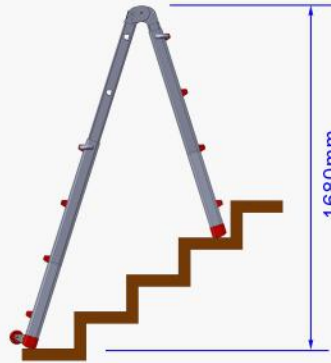

Aluminium Scaffold Towers Ltd.

01353 778811

sales@aluminium-scaffoldtowers.co.uk

www.aluminium-scaffoldtowers.co.uk

Red Giant

Telescopic Multi Purpose Ladder

Product Ref : LYJL00404X

Weight : 11.2kg

Extended by... ...1 rung

...2 rung

...3 rung

Unextended

Extended by... ...1 rung

...2 rung

...3 rung

...4 rung